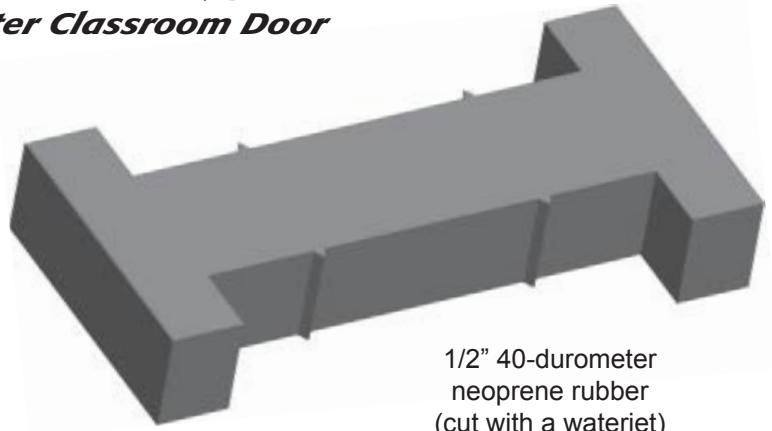

# LOCK BLØK

*For a Better Classroom Door*

ABS plastic  
(extruded)

1/2" 40-durometer  
neoprene rubber  
(cut with a waterjet)

Even though this door is locked, the **LOCK BLØK** is preventing the door from closing enough to engage the latch.

In Open Mode, **LOCK BLØK** allows students to enter or exit the classroom without disturbing other students.

To revert back to normal operation, **LOCK BLØK**'s rubber slide is moved away from the edge of the door.