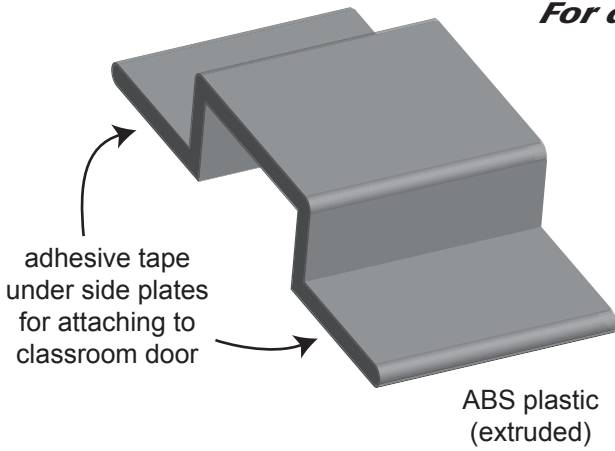

# LOCK BLØK

*For a Better Classroom Door*

ABS plastic  
(extruded)

1/2" 40-durometer  
neoprene rubber  
(cut with a waterjet)

Even though this door is locked, the **LOCK BLØK** is preventing the door from closing enough to engage the latch.

In Open Mode, **LOCK BLØK** allows students to enter or exit the classroom without disturbing other students.

To revert back to normal operation, **LOCK BLØK**'s rubber slide is moved away from the edge of the door.